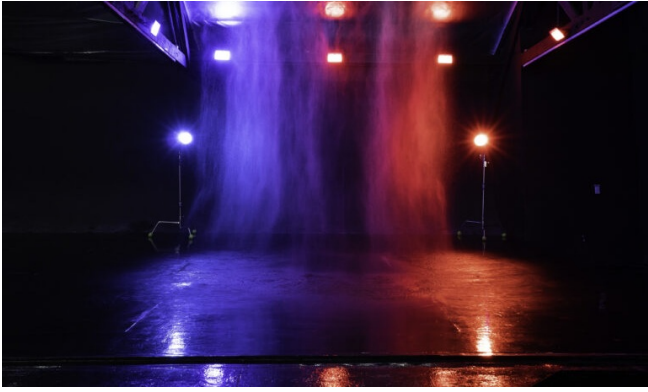

Olympic 2

Car photo studio for rent with large black cyc wall and multiple rain features

The air conditioning in this studio is temporarily not working.

Important! It's a self-check-in studio. There will be no employee at the front desk during your booking. Please let us know during booking if you plan to use water features during your shoot or if you need cyc-wall to be completely dry for your project, this will help us to prepare the studio for you.

Can be combined with Olympic 3 via large door to have both black and white cyc-wall and a total of over 3000 sq.ft production space

Olympic 2

Olympic 2 Rental Rates

Monday - Friday

12 Hour Pack **\$54.99** / hour / **21% Discount**
Total: \$659.88