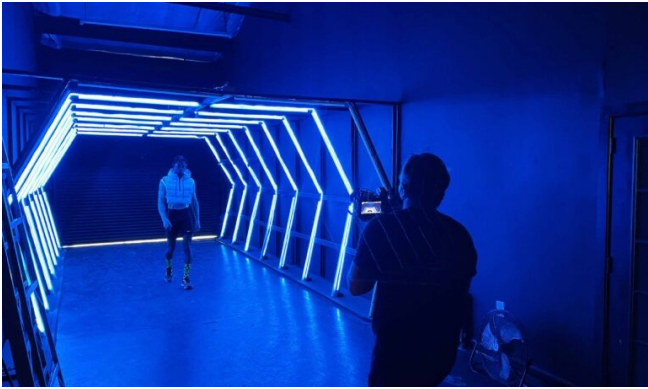

Olympic 2

Car photo studio for rent with large black cyc wall and multiple rain features

The air conditioning in this studio is temporarily not working.

Important! It's a self-check-in studio. There will be no employee at the front desk during your booking. Please let us know during booking if you plan to use water features during your shoot or if you need cyc-wall to be completely dry for your project, this will help us to prepare the studio for you.

Can be combined with Olympic 3 via large door to have both black and white cyc-wall and a total of over 3000 sq.ft production space

Olympic 2

Olympic 2 Rental Rates

Monday - Friday

12 Hour Pack **\$54.99** / hour / **21% Discount**
Total: \$659.88