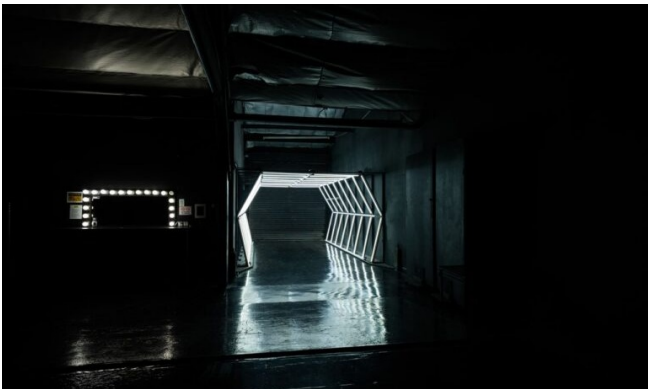

Olympic 2

Car photo studio for rent with large black cyc wall and multiple rain features

The air conditioning in this studio is temporarily not working.

Important! It's a self-check-in studio. There will be no employee at the front desk during your booking. Please let us know during booking if you plan to use water features during your shoot or if you need cyc-wall to be completely dry for your project, this will help us to prepare the studio for you.

Can be combined with Olympic 3 via large door to have both black and white cyc-wall and a total of over 3000 sq.ft production space

Olympic 2

Olympic 2 Rental Rates

Monday - Friday

12 Hour Pack **\$54.99** / hour / **21% Discount**
Total: \$659.88