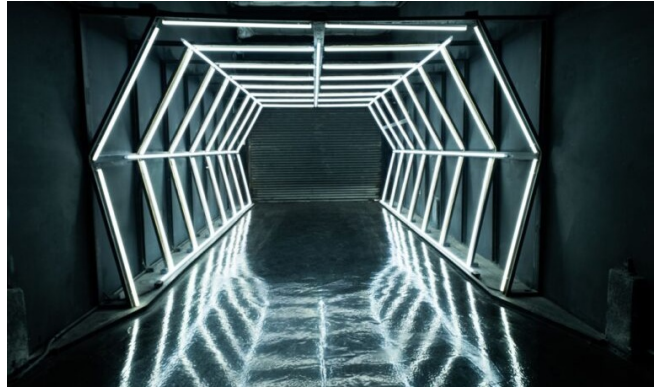

Olympic 2

Car photo studio for rent with large black cyc wall and multiple rain features

The air conditioning in this studio is temporarily not working.

Important! It's a self-check-in studio. There will be no employee at the front desk during your booking. Please let us know during booking if you plan to use water features during your shoot or if you need cyc-wall to be completely dry for your project, this will help us to prepare the studio for you.

Can be combined with Olympic 3 via large door to have both black and white cyc-wall and a total of over 3000 sq.ft production space

Olympic 2

Olympic 2 Rental Rates

Monday - Friday

12 Hour Pack **\$54.99** / hour / **21% Discount**
Total: \$659.88