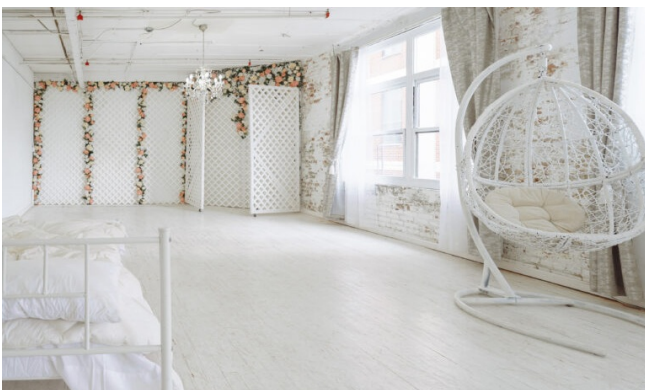

NY Astoria 1