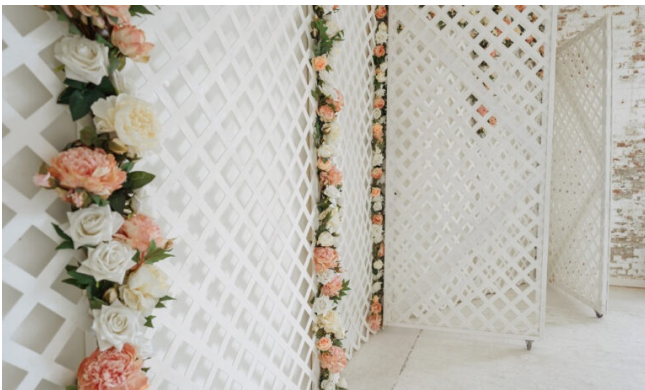

NY Astoria 1