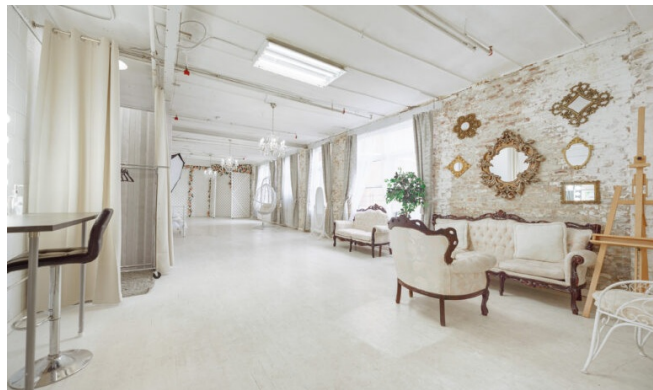

NY Astoria 1