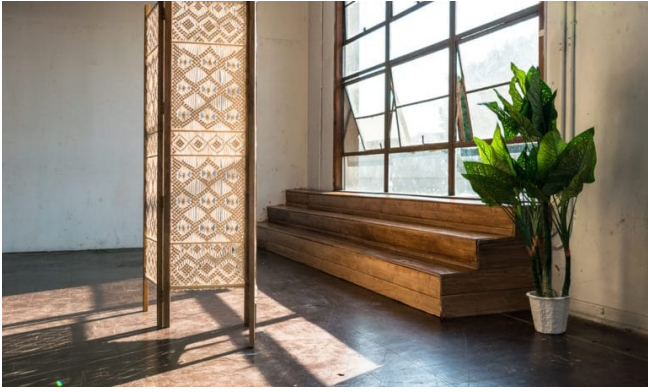

Hill 4 - Jungle Room