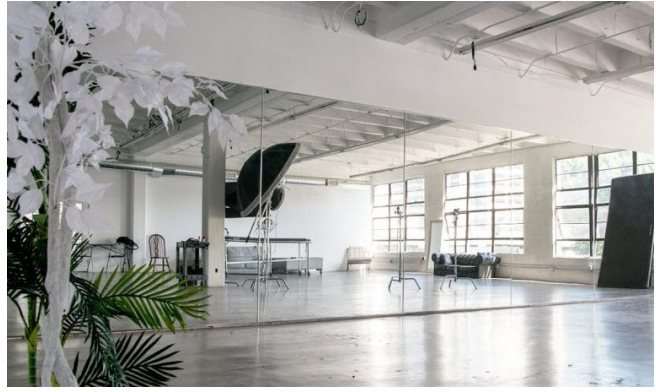

Hill 3 (Mirror Wall)