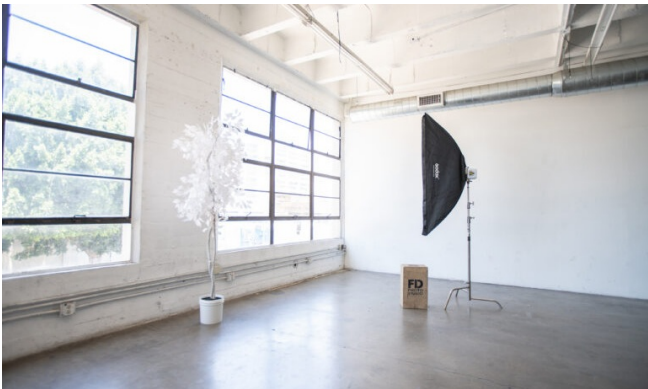

Hill 3 (Mirror Wall)