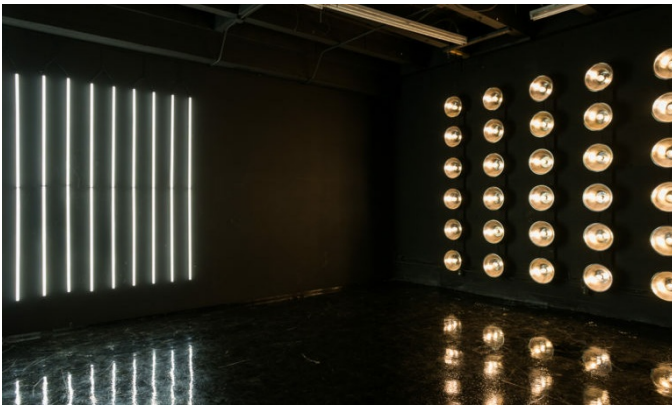

Hill 2 (Light Wall)