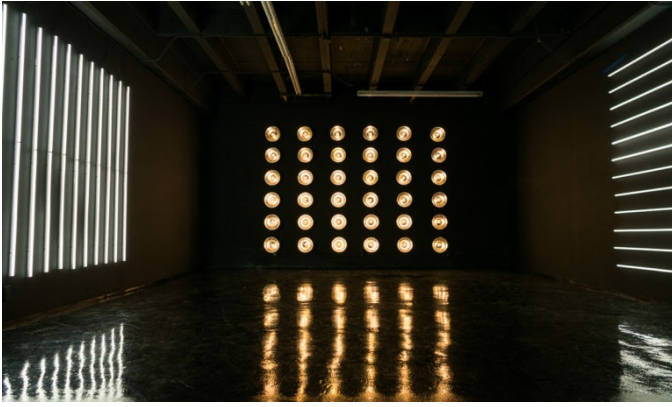

Hill 2 (Light Wall)