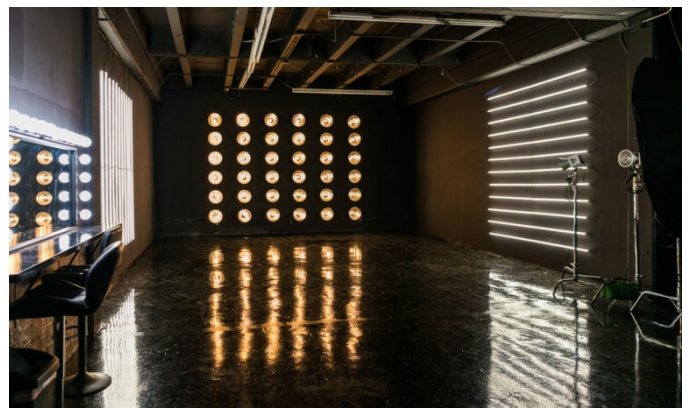

Hill 2 (Light Wall)